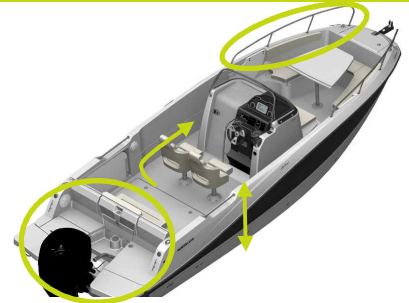

Sleek, powerful and very versatile, the new Activ 755 Open offers a whole new level of performance and safety, providing one of the coolest rides in the 7 metres range.

UNCOMPROMISED SAFETY

- Easy and safe transom access via swim platforms
- Optional motor well bridge for easy access to engine and between swim platforms
- Excellent anti-slip deck surfaces
- Deep, well-protected cockpit
- Guardrail protection on foredeck
- Good circulation on the boat and save access to foredeck
- Reliable handling with up to 300 horsepower

FEATURES & BENEFITS

QUICKSILVER STYLING

- Sleek and sporty styling
- Ergonomic and sporty helm with space for functional electronics
- Spacious and multifunctional cockpit suitable for cruising and dining
- Intelligent storage throughout the boat