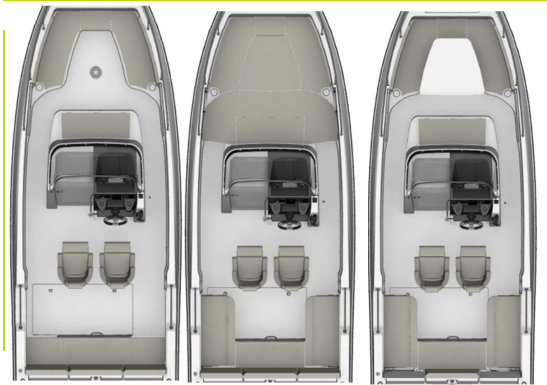

CRUISING COMFORT & VERSATILITY

- Ample cockpit seating that can be extended to L- or U-lounge with optional flip down seats.
- Cockpit dining table that can be used for dining in the cockpit
- Optional leaning post with or without integrated galley with sink, LPG stove and refrigerator
- Versatile bow area for seating that can be converted to additional dining area for 4+ people and sunlounge (optional)
- Optional sea toilet that stores away under deck when not in use
- Ample cabin suitable for overnight for 2 people and with storage space
- Plenty of ventilation and natural lighting in cabin